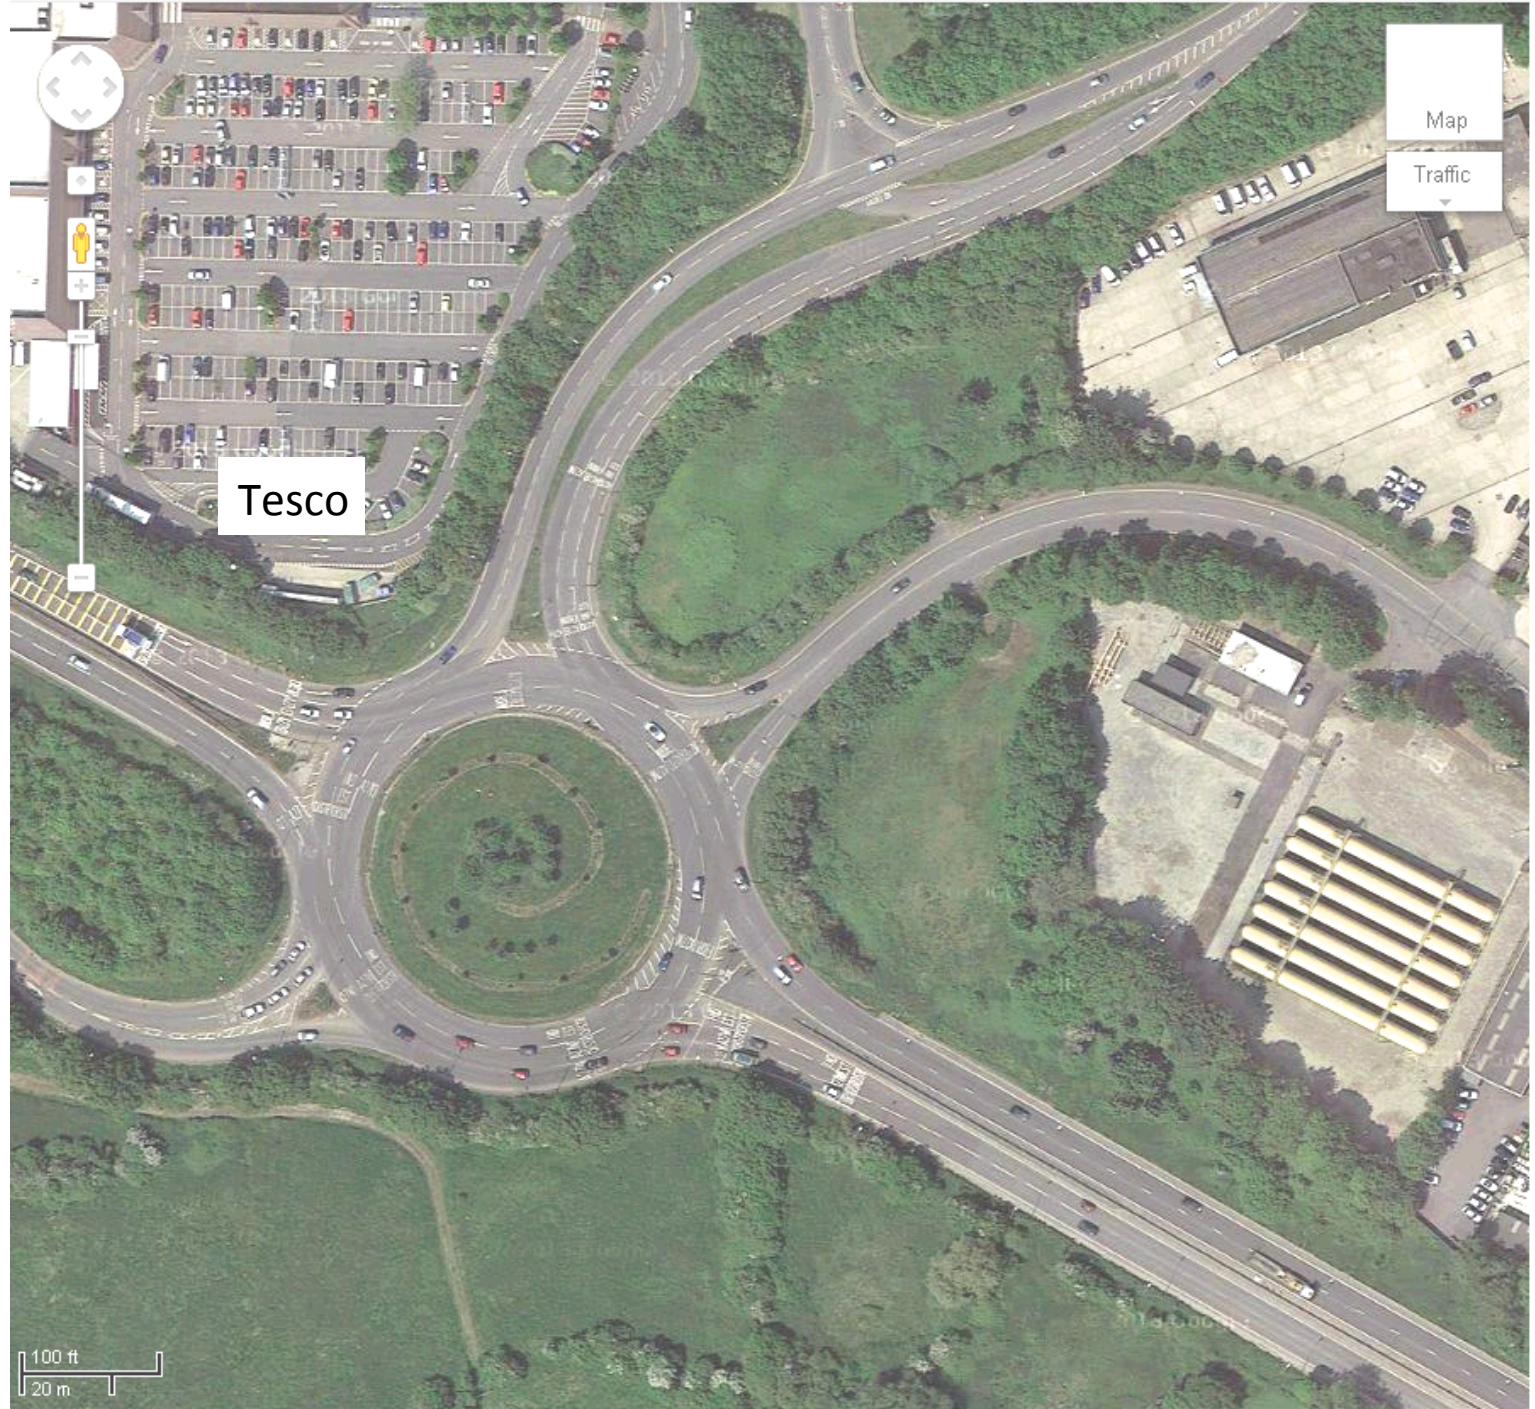

Tesco

Map
Traffic

50 ft
20 m

Tesco

Map
Traffic

100 ft
20 m